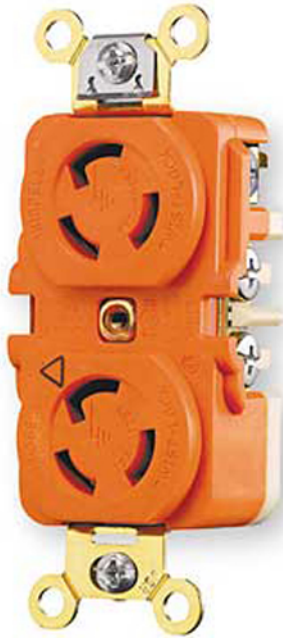

Product Data Sheet

POS Solutions Part Number	COMPLEMENTS OF POS SOLUTIONS • AZPOSSOLUTIONS.C	IG4700A
Price		\$56.60
Device Type		Receptacle
Device Style		Twist-Lock
Amperage		15A
Volts		125V
Poles and Wires		2 Pole, 3 Wire Grounding
Design Type for Receptacles		Duplex
Configuration Type		L5-15R
Color		 Orange
Horsepower		0.5
Terminal Clamp Material		0.62" (1.6) Steel
Terminal Screw Material		#8-32 Brass
Ground Screw Material		#8-32 Brass (Green)